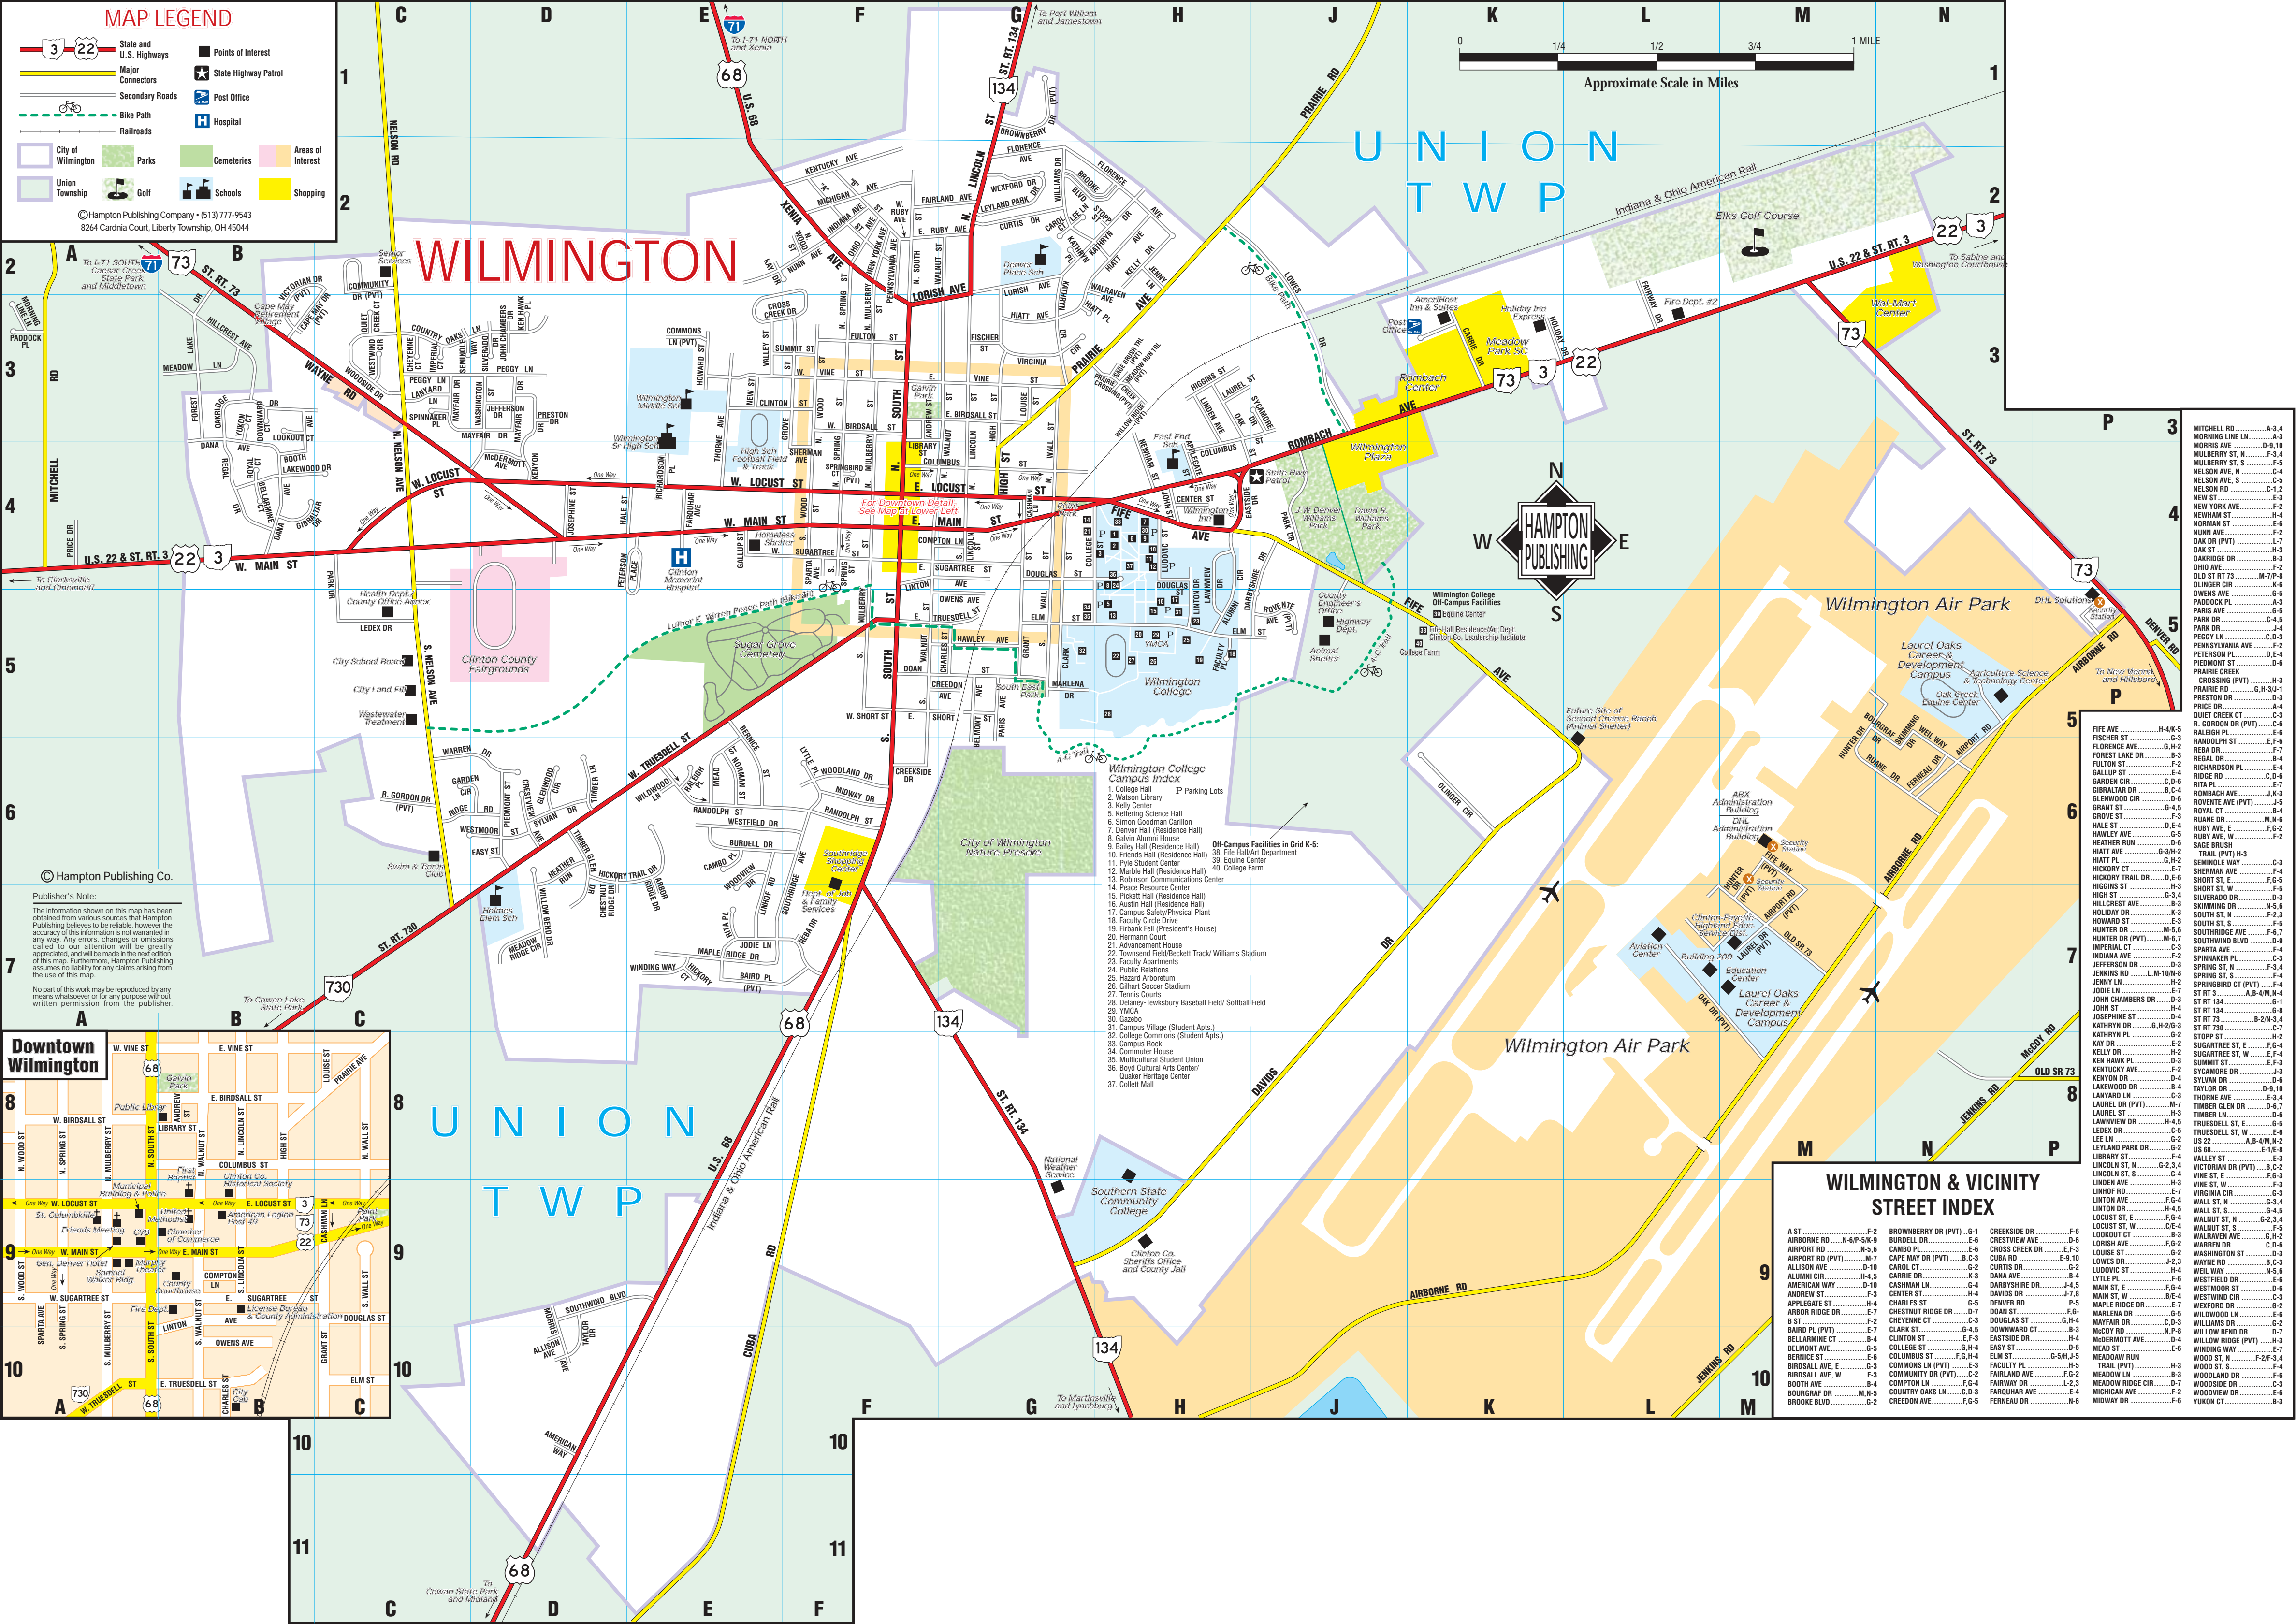

MAP LEGEND

Map legend symbols for State and U.S. Highways, Major Connectors, Secondary Roads, Bike Path, Railroads, City of Wilmington, Parks, Cemeteries, Areas of Interest, Union Township, Golf, Schools, Shopping, Points of Interest, State Highway Patrol, Post Office, Hospital.

WILMINGTON

For Downtown Detail, See Map at Lower Left

© Hampton Publishing Co.
Publisher's Note: The information shown on this map has been obtained from various sources that Hampton Publishing believes to be reliable...