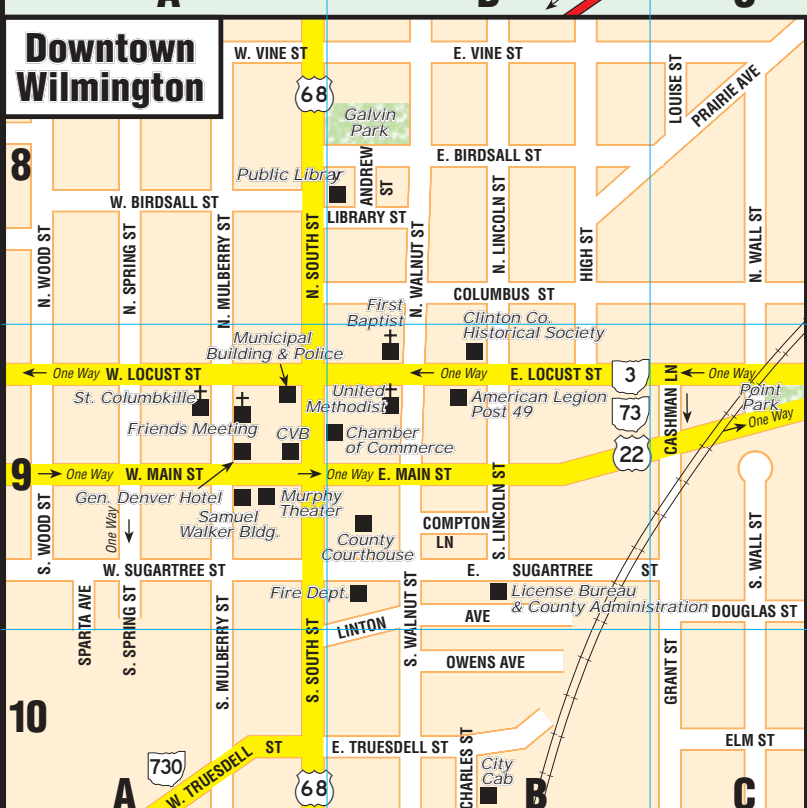

WILMINGTON & VICINITY STREET INDEX table listing streets and their grid coordinates (e.g., A ST, AIRBORNE RD, AIRPORT RD, etc.)